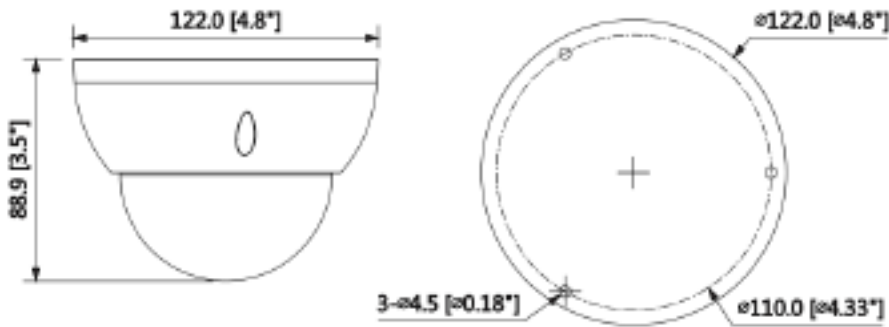

INSD04KIRA

4K ULTRA-HD H265 Auto Focus
Dome Camera

Product Specifications

Junction Mount	Inceiling Mount
INSX137	INSX200C
Wall Mount	Pole Mount
INSX203	INSX203 + INSX152
Wall Mount with Rain Shade	Pole Mount with Rain Shade
INSX200W + INSX137	INSX137 + INSX152 + INSX200W

*Design and specifications are subjects to change without notice.